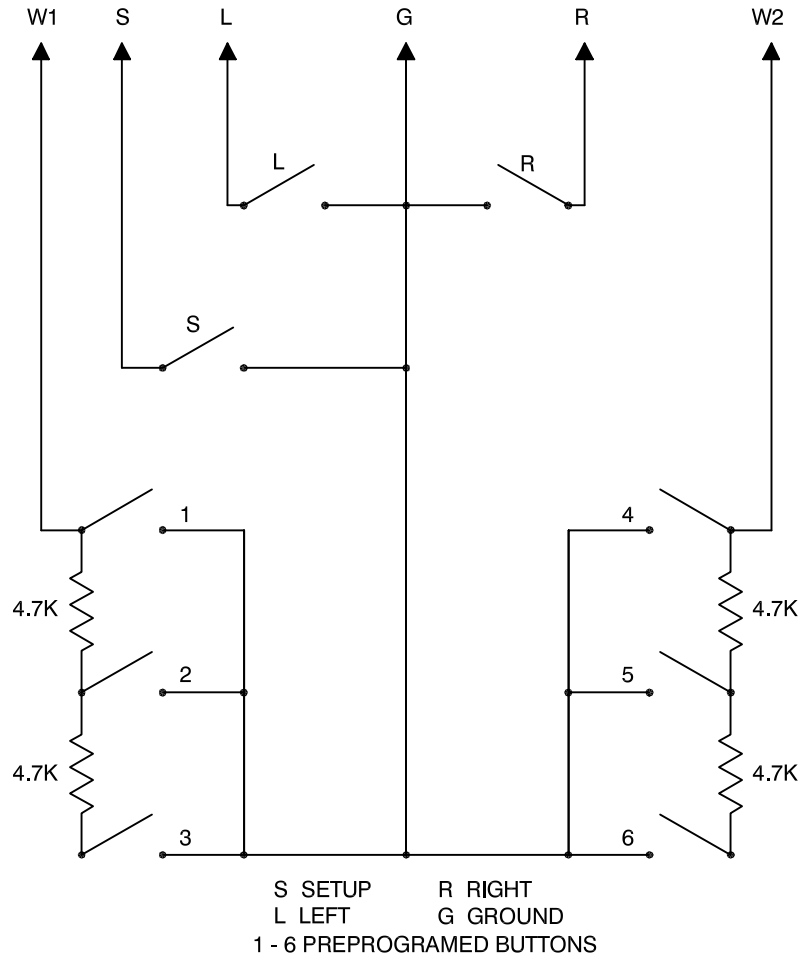

2 SETUP 7 RIGHT
 3 LEFT 8 W2
 5 GROUND 9 W1

MOUSE PLUG RS9

MOUSE TO RS9

ALFASPID C

MOUSE WIRING DIAGRAM

ALFA RADIO LTD.
 11211 - 154 STREET NW
 EDMONTON, AB CANADA T5M 1X8
 Tel: 780 466-5779 Fax: 780-466-4956
 www.alfaradio.ca